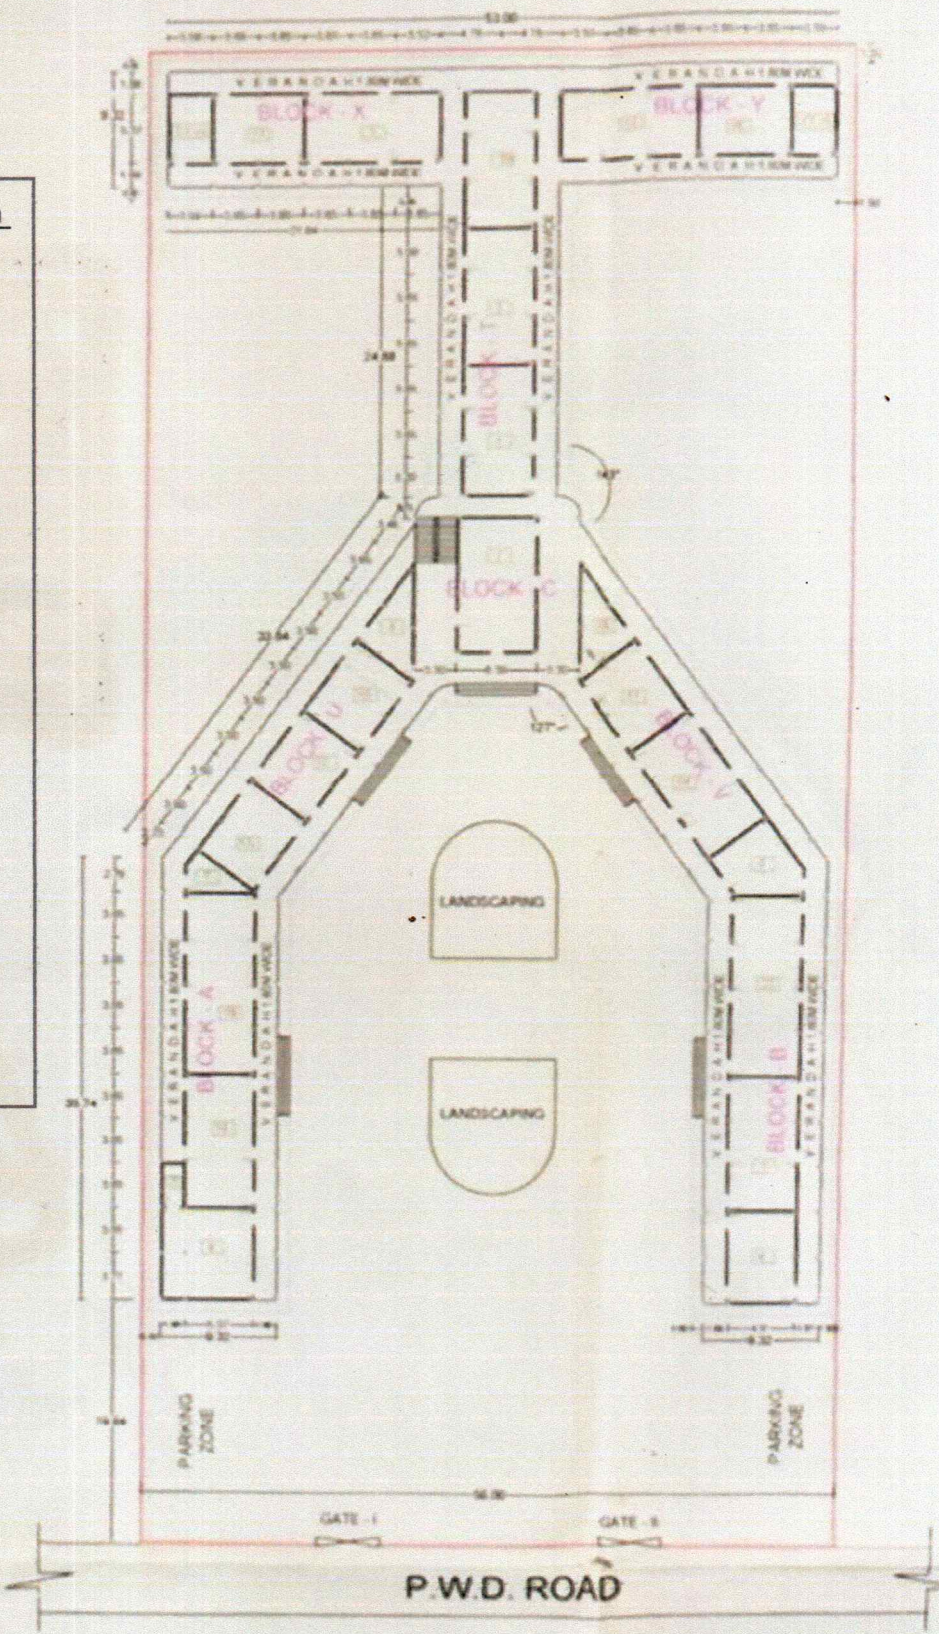

**Details of Land :-**

Total Land Area : 14,430.83 Sq.mt.  
 Total Builtup Area : 3,000 Sq.mt.

Class Room - 4  
 Principal's Office - 1  
 Office Room - 1  
 Library - 1

**Lab :**

Science Lab - 2  
 Language Lab - 1  
 Art and Craft - 1  
 ICT - 1  
 Physical and Health - 1

Common Room -  
 Boy's - 1  
 Girl's - 1  
 Teacher's - 1

Siminar Hall - 1  
 Multi Purpose Hall - 1  
 Parking Place - 1  
 Store Room - 2

PREPARED BY  
 NORTH EAST ENGINEERS & CONSULTANTS  
 GOLCHAHA COMPLEX, JANGALI, SILCHAR-01